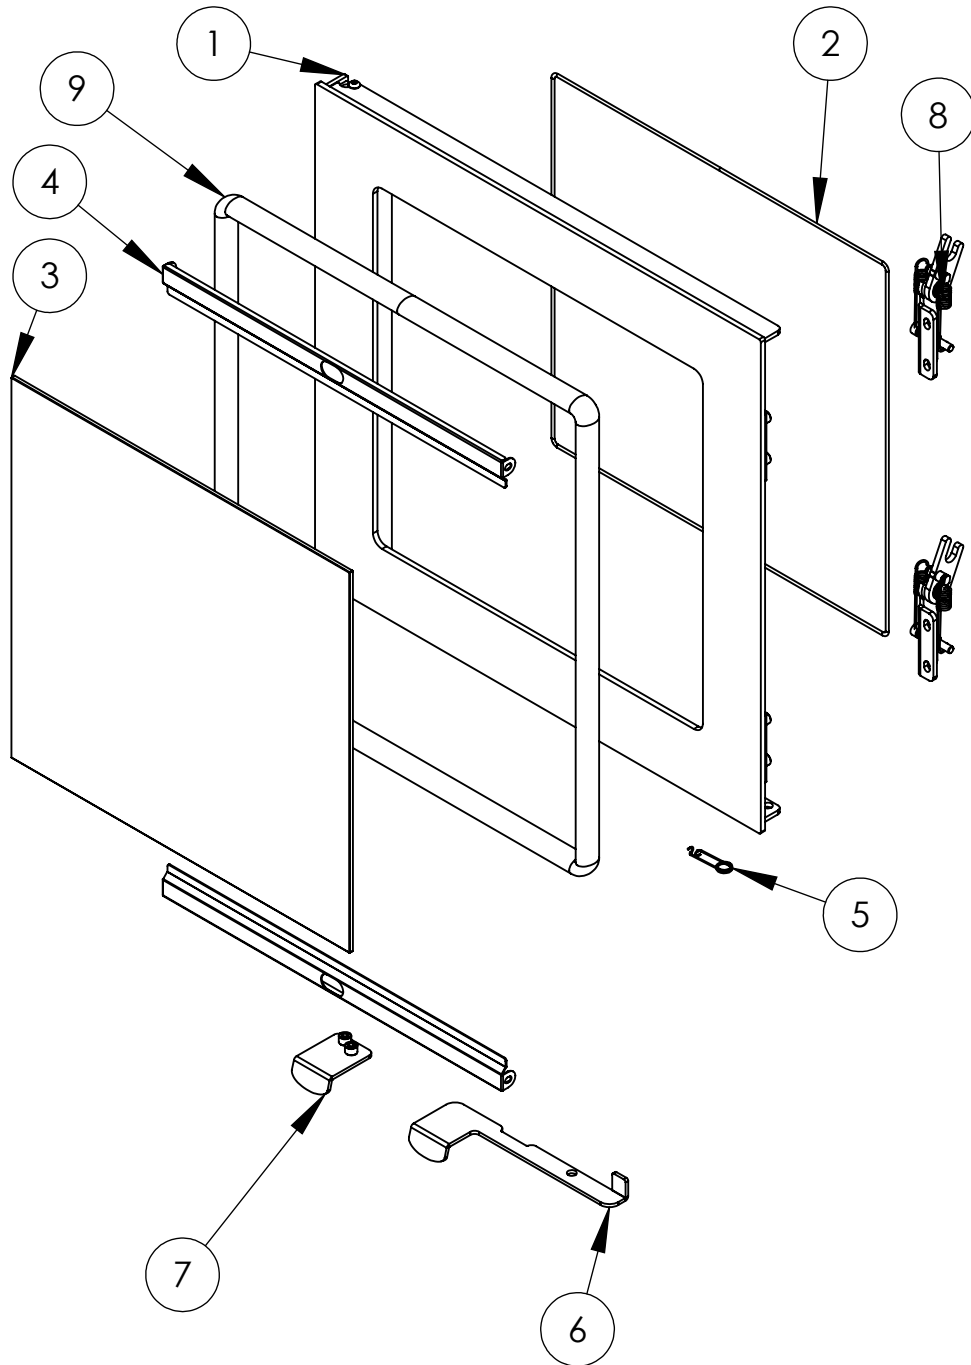

# LPV Range Door Assembly

ITEM NO.	Description	LPV 8	LPV 5	QTY.
1	Door Frame	9209	9239	1
2	door glass seal	9215	9242	1
3	Door Glass Panel	9208	9235	1
4	door glass clamps	9214	9240	2
5	Handle Spring	9212	9212	1
6	Door Release Handle	9210	9210	1
7	LH Control Blank	9211	9211	1
8	Spring latch mechanism	9216 / spring: PSP- 0091	9216 / spring: PSP- 0091	2
9	Door Seal	9213	9241	1